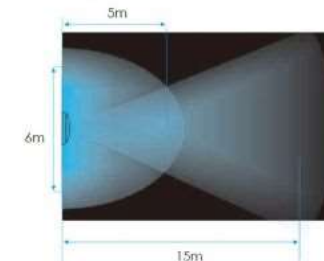

Product Features

100% WATER PROOFING With our latest resin filled LED panel technology, it performs an outstanding water proofing.

HIGH COMPATIBILITY It is compatible with all concrete, vinyl liner and fiberglass pools.

GREAT DURABILITY It is made of durable ABS with high quality PC transparent lid. Also, its effective heat sink design enhances long LED life.

CONVENIENCE Easy install and replacement. Latest wiring method allows easy and reliable wiring for replacement.

THE WIDEST ANGLE OF ILLUMINATION The combination of high power LED Bulbs and unique 360 degree LED Ring accomplishes the widest angle of illumination in the market.