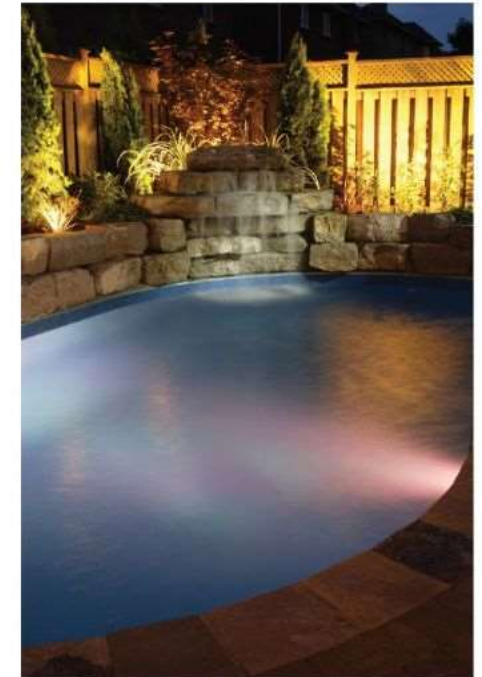

Product Features

100% WATER PROOFING With our latest resin filled LED panel technology, it performs an outstanding water proofing.

HIGH COMPATIBILITY It is compatible with all concrete, vinyl liner and fiberglass pools.

GREAT DURABILITY It is made of durable ABS with high quality PC transparent lid. Also, its effective heat sink design enhances long LED life.

CONVENIENCE Easy install and replacement. Latest wiring method allows easy and reliable wiring for replacement.

THE WIDEST ANGLE OF ILLUMINATION The combination of high power LED Bulbs and unique 360 degree LED Ring accomplishes the widest angle of illumination in the market.