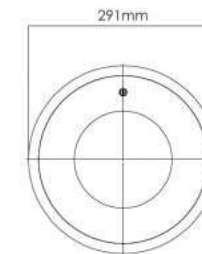

Vinyl liner and fiberglass Pool