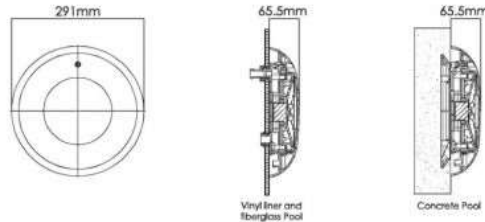

Innovative Design & Engineering

Cable 2.5 Meter / Waterproof Standard: IP68

Code	Model	Watt/Voltage	LED	LUX	Colour	Option
21100510405 - Light 21230000110 - Transformer 21231010005 - Junction Box	ARR-30-RGB-C	30W/12V	6 High Power LED in the Center & 90 LED in the LED Ring	1700	Multi Colour (14 Modes)	Complete set T & JB
21100510405	ARR-30-RGB-L					Light Only
211005104010 - Light 21230000110 - Transformer 21231010005 - Junction Box	ARR-30-WW-C			1300	Warm White (4000K)	Complete set T & JB
211005104010	ARR-30-WW-L					Light Only
211005104015 - Light 21230000110 - Transformer 21231010005 - Junction Box	ARR-30-CW-C			1300	Cool White (20000K)	Complete set T & JB
211005104015	ARR-30-CW-L					Light Only

Code	Model	Description
21120510010	08040009	Control Box with Remote Control / For RGB Lights only - 600W
21120510005		Remote Only / Price Per Piece