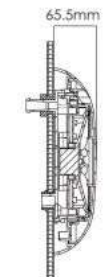

Vinyl liner and fiberglass Pool