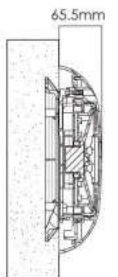

Concrete Pool